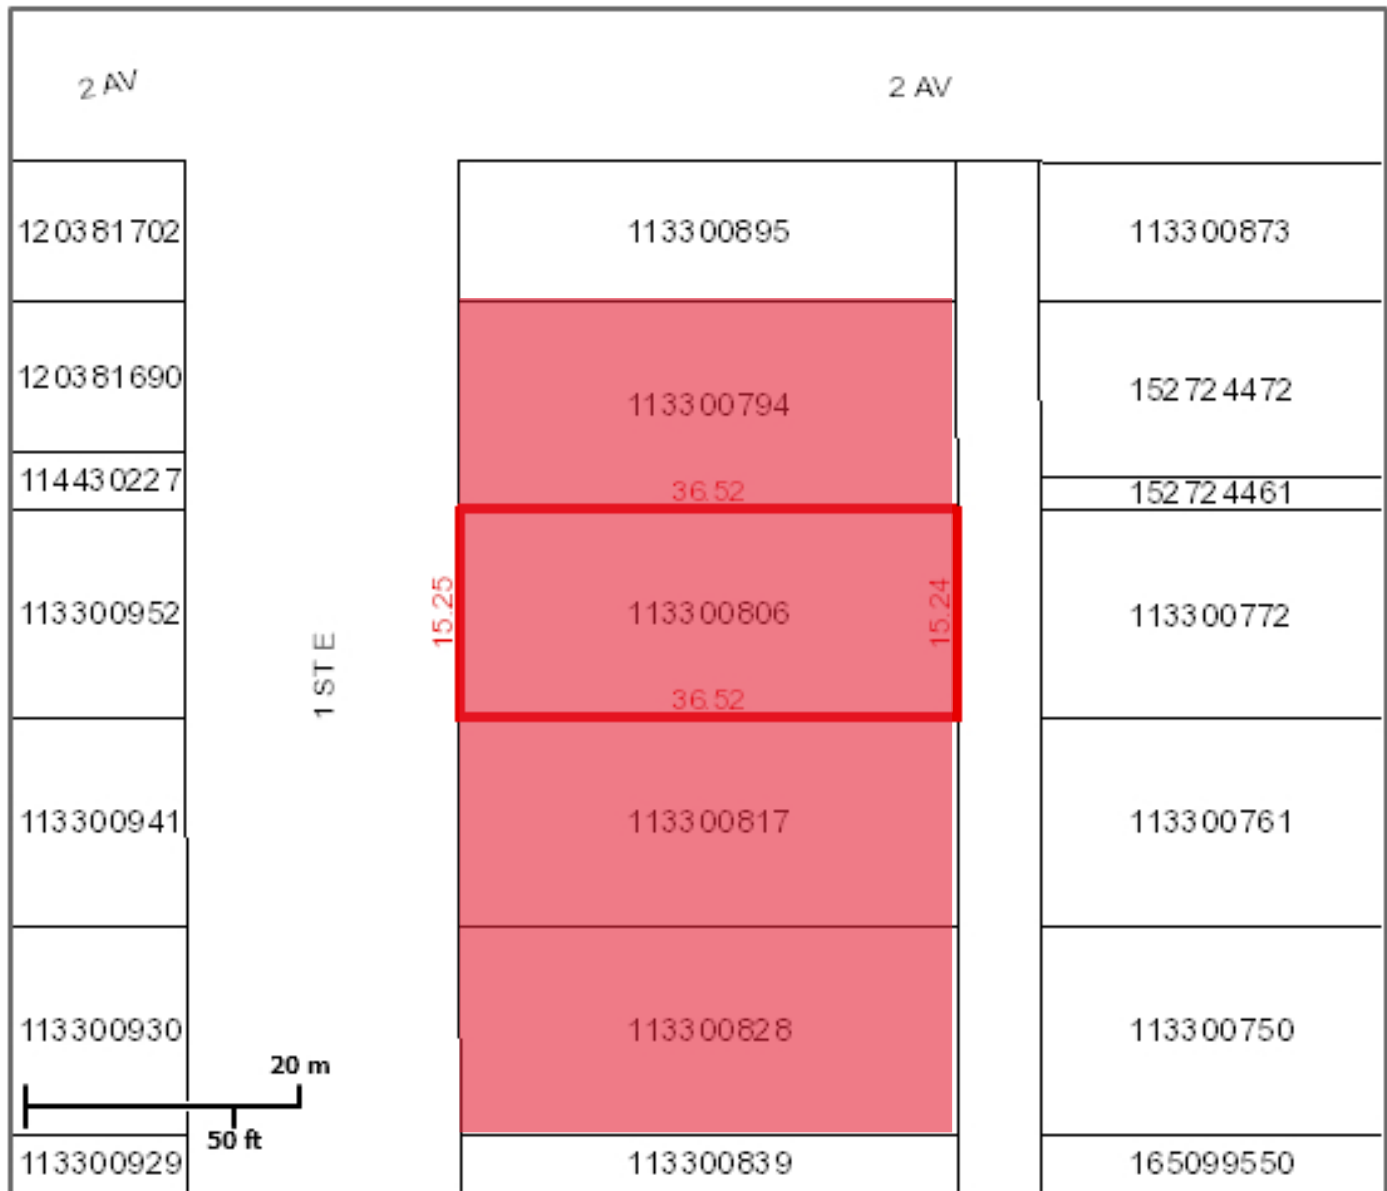

Surface Parcel Number: 113300806

REQUEST DATE: Fri Feb 8 10:17:25 GMT-0600 2019

Scale: 1:1128

Owner Name(s): Belcheff, Elsie Mary, Belcheff, Paul Victor

Municipality: TOWN OF WADENA

Area: 0.056 hectares (0.14 acres)

Title Number(s): 148184871

Converted Title Number: 88H10693

Parcel Class: Parcel (Generic)

Ownership Share: 1:1

Land Description: Lot 3-Blk/Par 10-Plan P1509 Ext 0

Source Quarter Section: SW-28-34-13-2

Commodity/Unit: Not Applicable